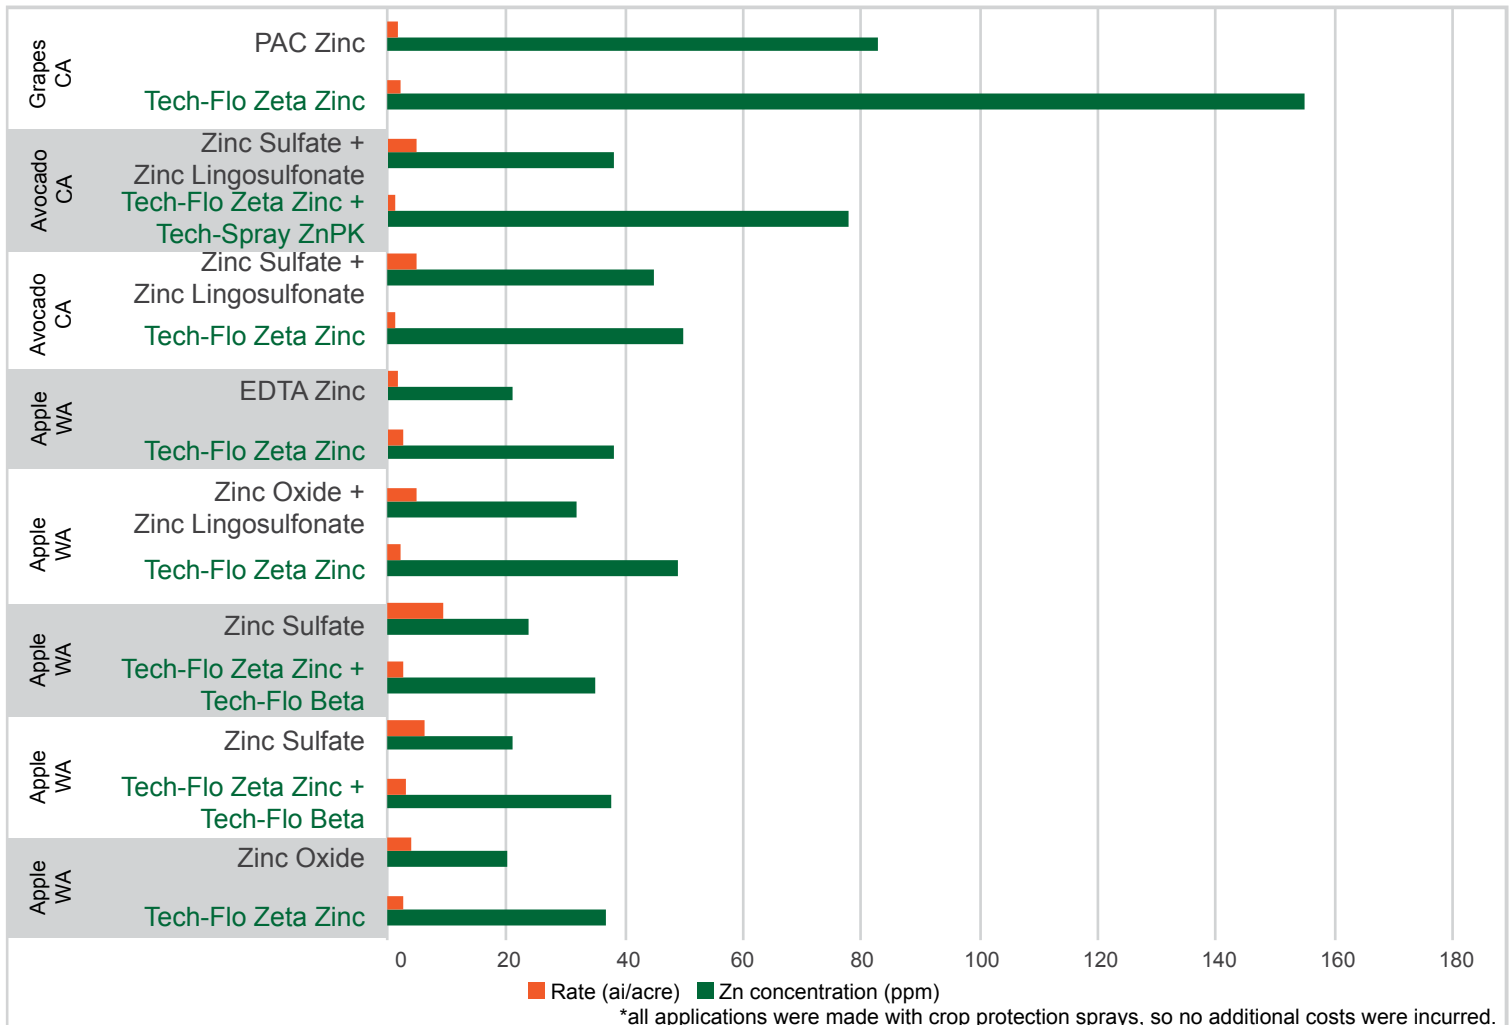

# Tech-Flo<sup>®</sup> Zeta Zinc 22

- Safe to use throughout growing season
- Improves winter hardiness
- Influences bud vigor and fruit set
- Aids in freeze recovery
- Increases yields
- Use in dormant, delayed dormant, and foliar spray programs.

Zinc (Zn) is essential for plant growth because of its ability to influence auxin levels, growth hormones, and stem elongation.

12.00 lbs/gal

Nutrient	N	P <sub>2</sub> O <sub>5</sub>	K <sub>2</sub> O	Mg	Ca	S	Zn	Mn	Fe	Cu	B	Mo	Co
% by weight	0	0	0	-	-	2.5	22	-	-	-	-	-	-

**Tech-Flo Zeta Zinc 22** supplies 22% Zinc in a safened flowable suspension formulated with Polysorbygen<sup>™</sup> that is extremely effective at influencing zinc levels in plant tissue. It is especially useful in areas where zinc levels are chronically low and on crops unresponsive to other forms of Zinc.

# TECH-FLO ZETA ZINC 22 VS COMPETITOR ZINC PRODUCTS

Tech-Flo Zeta Zinc 22% has been one of our most studied products because growers like the safety and dense nutrient concentration. The following data has been compiled from real world trials performed against grower's standards. Results are based on post-application tissue samples.